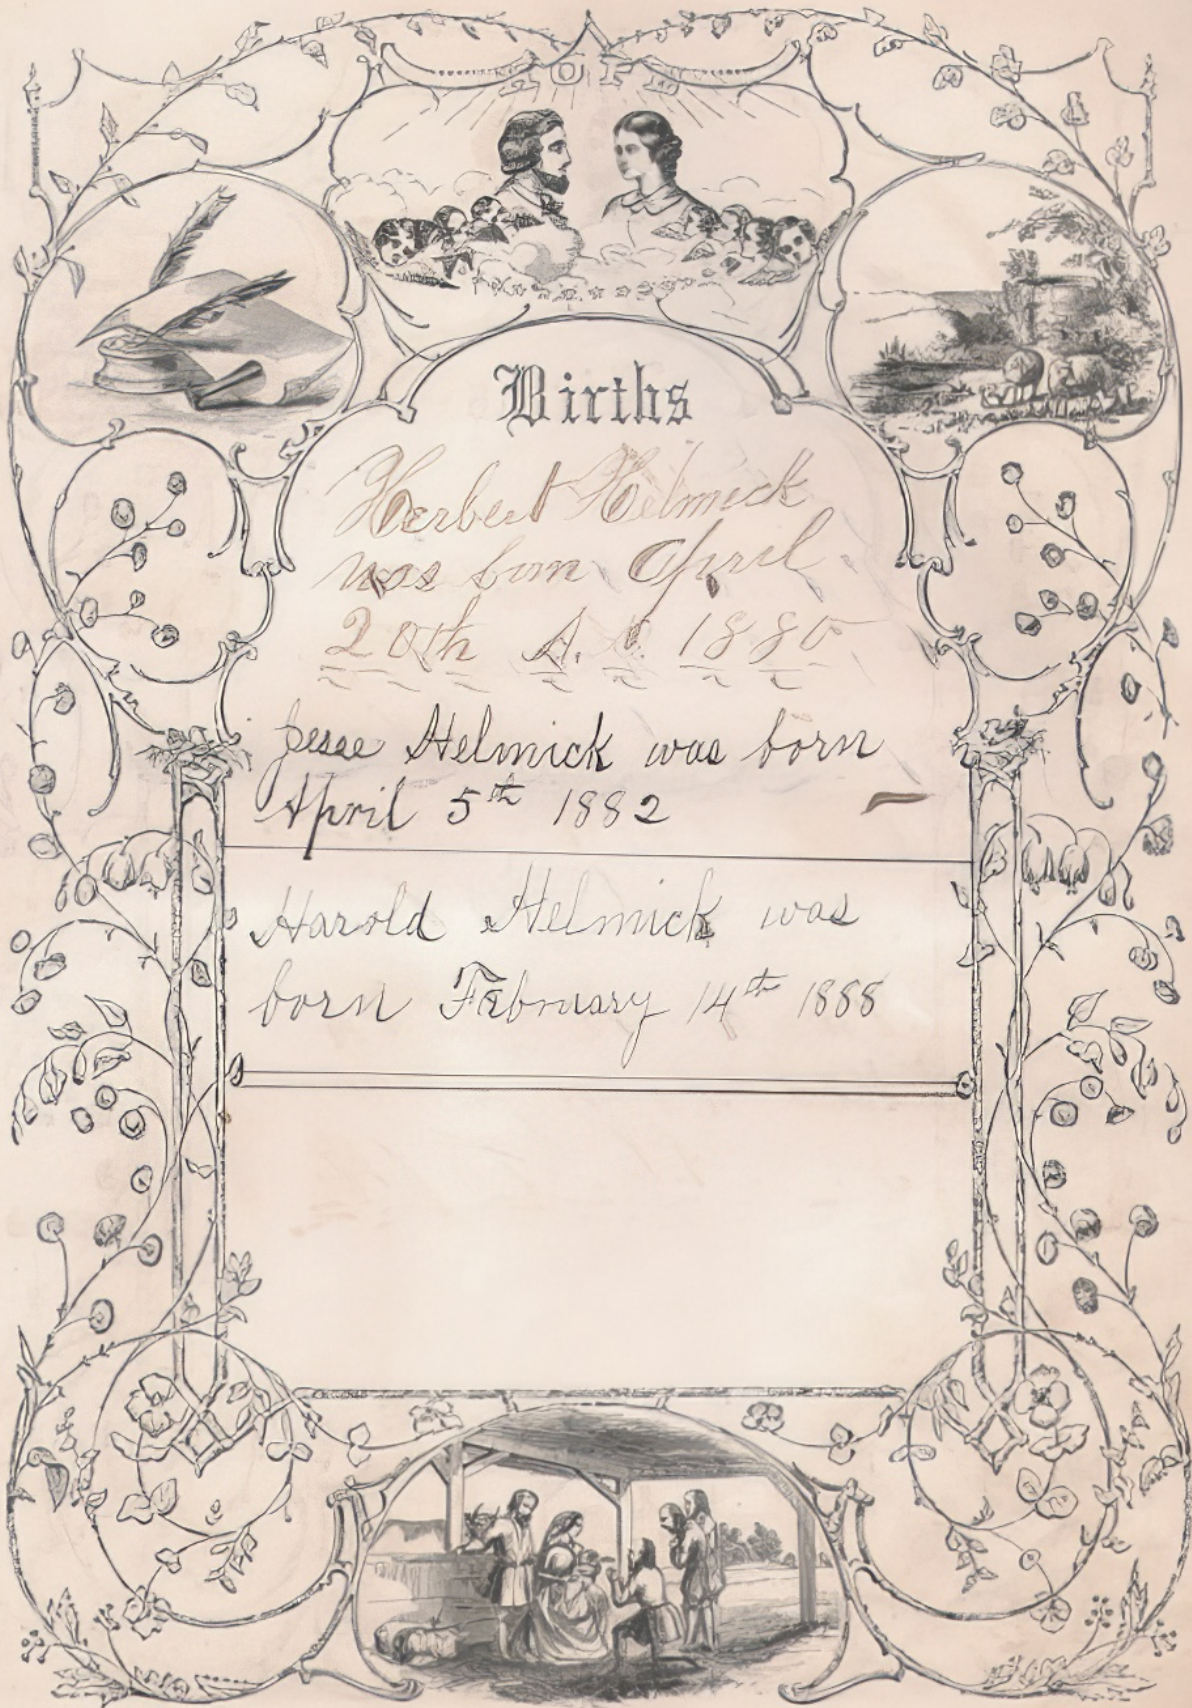

Births

Herbert Helmick
was born April
20th A. D. 1880

Jesse Helmick was born
April 5th 1882

Harold Helmick was
born February 14th 1885