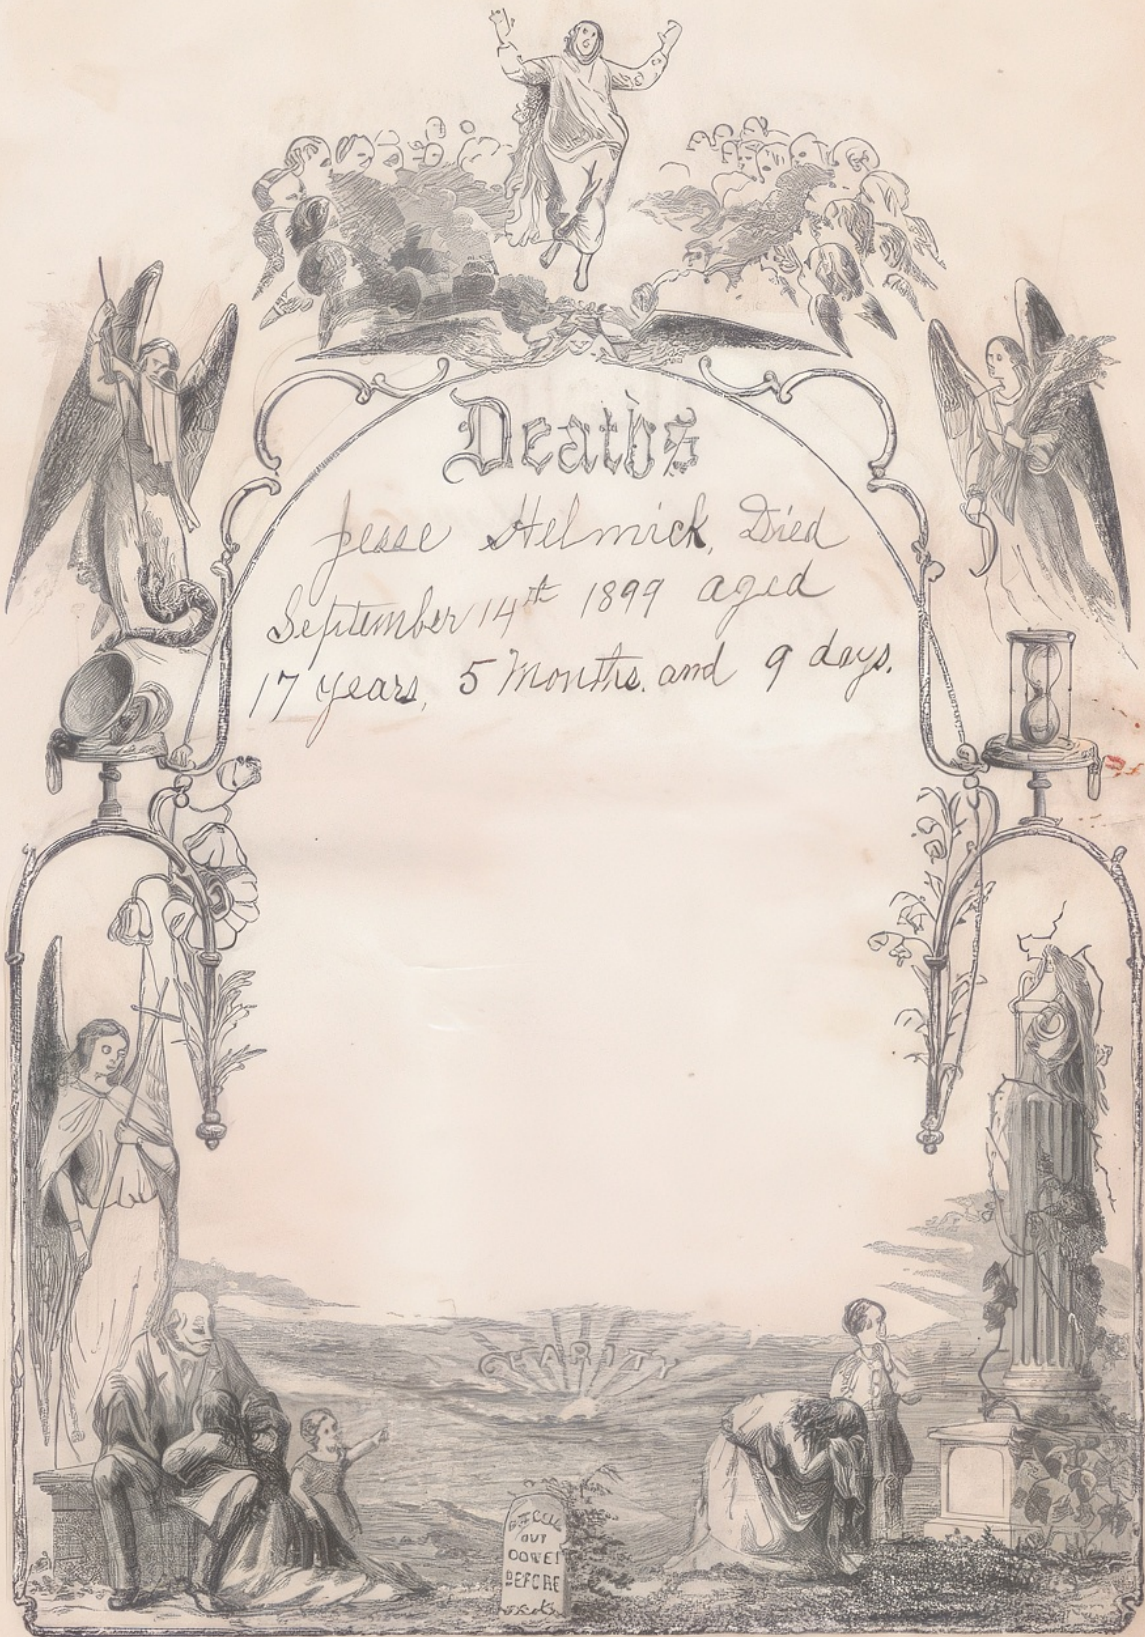

Harold Helmick was
born February 14th 1885

Deaths

Frank Helmick
Died August
9th A.D. 1876 aged
2 years 7 months and 4 days

Herbert Helmick. Died
March 16th 1858. aged
7 years 10 months and 26 days

Harold Helmick Died
November 15th 1896. aged
8 years 9 months and 1 day